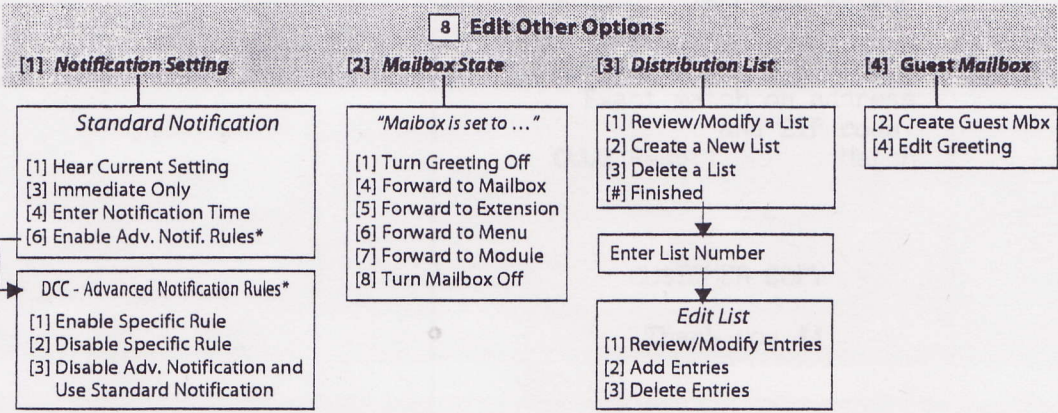

### Universal Command Keys

These keys can be accessed at any time while using *PathFinder*.

## 1 Retrieve Messages

## 2 Send Messages

**6 Extended Options**

**8 Personal Options**

**0 Transfer Options**